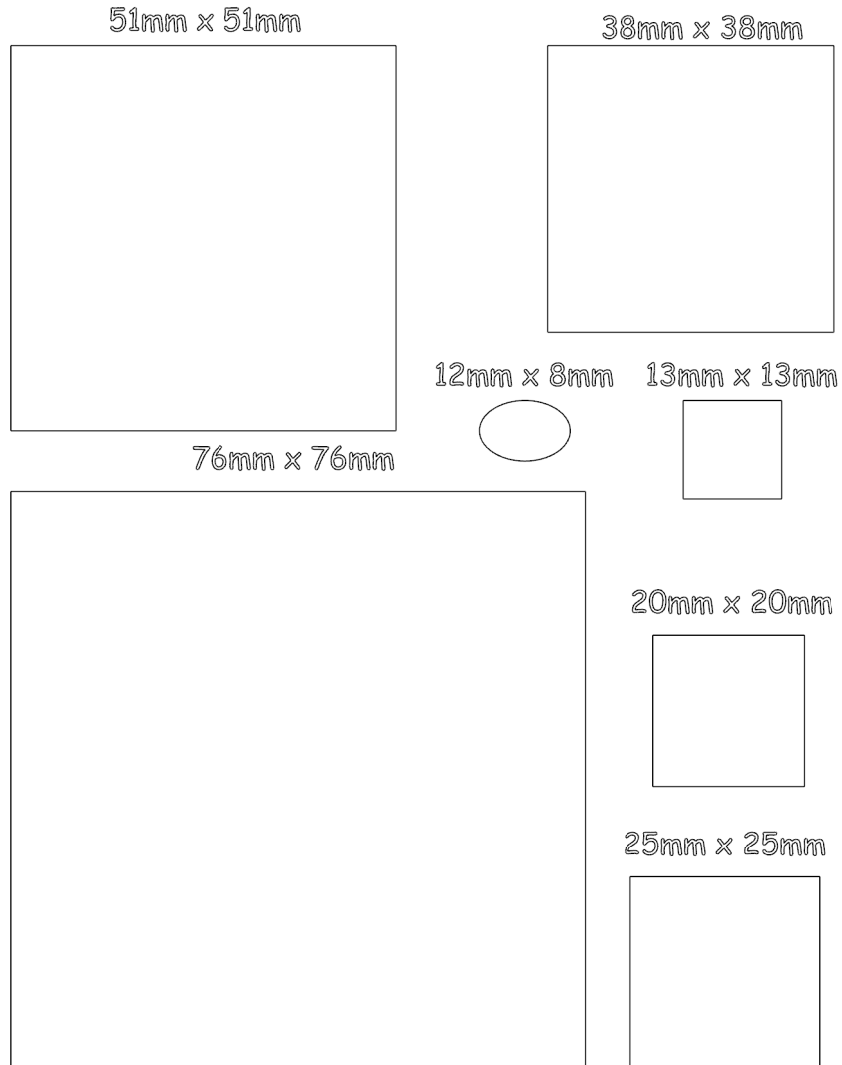

Stamp Head Sizes

www.MetalClays.com

sales@metalclays.com

702.546.7016